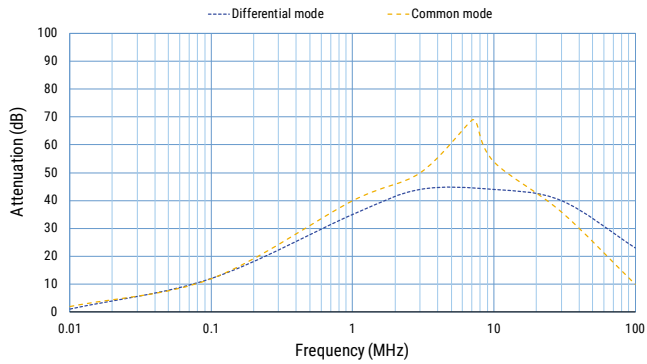

Environmental Compliance

KEMET EMI filters are RoHS Compliant.

Typical Insertion Loss

10 A

16 A

Mechanical Dimensions – Millimeters

Part Number	Dimensions		Weight (g)
	D (mm)	H (mm)	
FNC1005154472A	40	40	65
FNC1005154103A	40	40	70
FNC1005474273A	40	40	75
FNC1610474472A	40	50	105
FNC1610474103A	40	50	110
FNC1610474273A	40	50	115