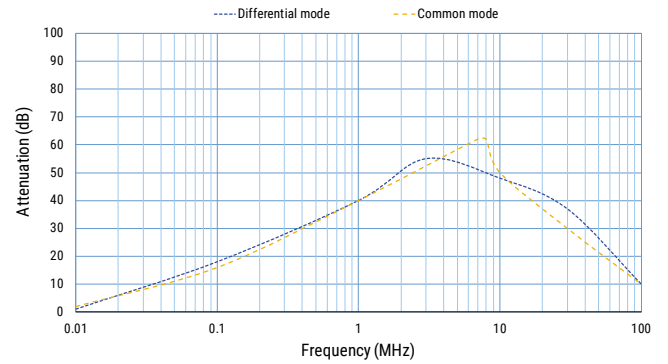

Environmental Compliance

KEMET EMI filters are RoHS Compliant.

Typical Insertion Loss

10 A

16 A

Mechanical Dimensions – Millimeters

Part Number	Dimensions		Weight (g)
	D (mm)	H (mm)	
FNC1005154472A	40	40	65
FNC1005154103A	40	40	70
FNC1005474273A	40	40	75
FNC1610474472A	40	50	105
FNC1610474103A	40	50	110
FNC1610474273A	40	50	115