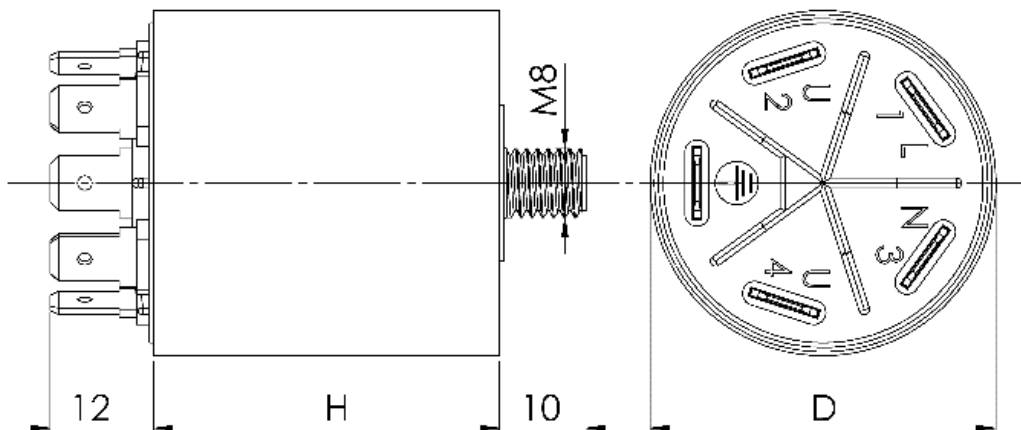

Environmental Compliance

KEMET EMI filters are RoHS Compliant.

Typical Insertion Loss

10 A

16 A

Mechanical Dimensions – Millimeters

Part Number	Dimensions		Weight (g)
	D (mm)	H (mm)	
FNC1005154472A	40	40	65
FNC1005154103A	40	40	70
FNC1005474273A	40	40	75
FNC1610474472A	40	50	105
FNC1610474103A	40	50	110
FNC1610474273A	40	50	115